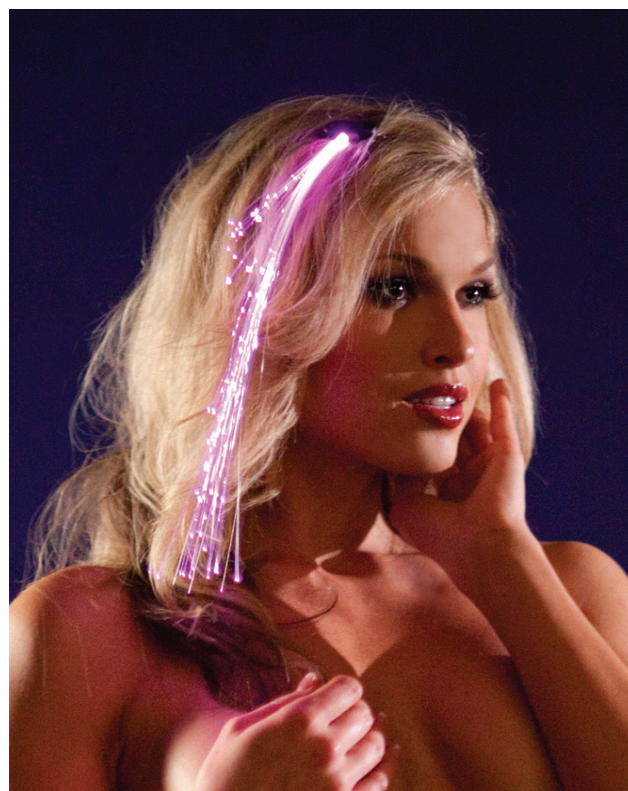

HC001LUPN
Pink Light Up Hairclip