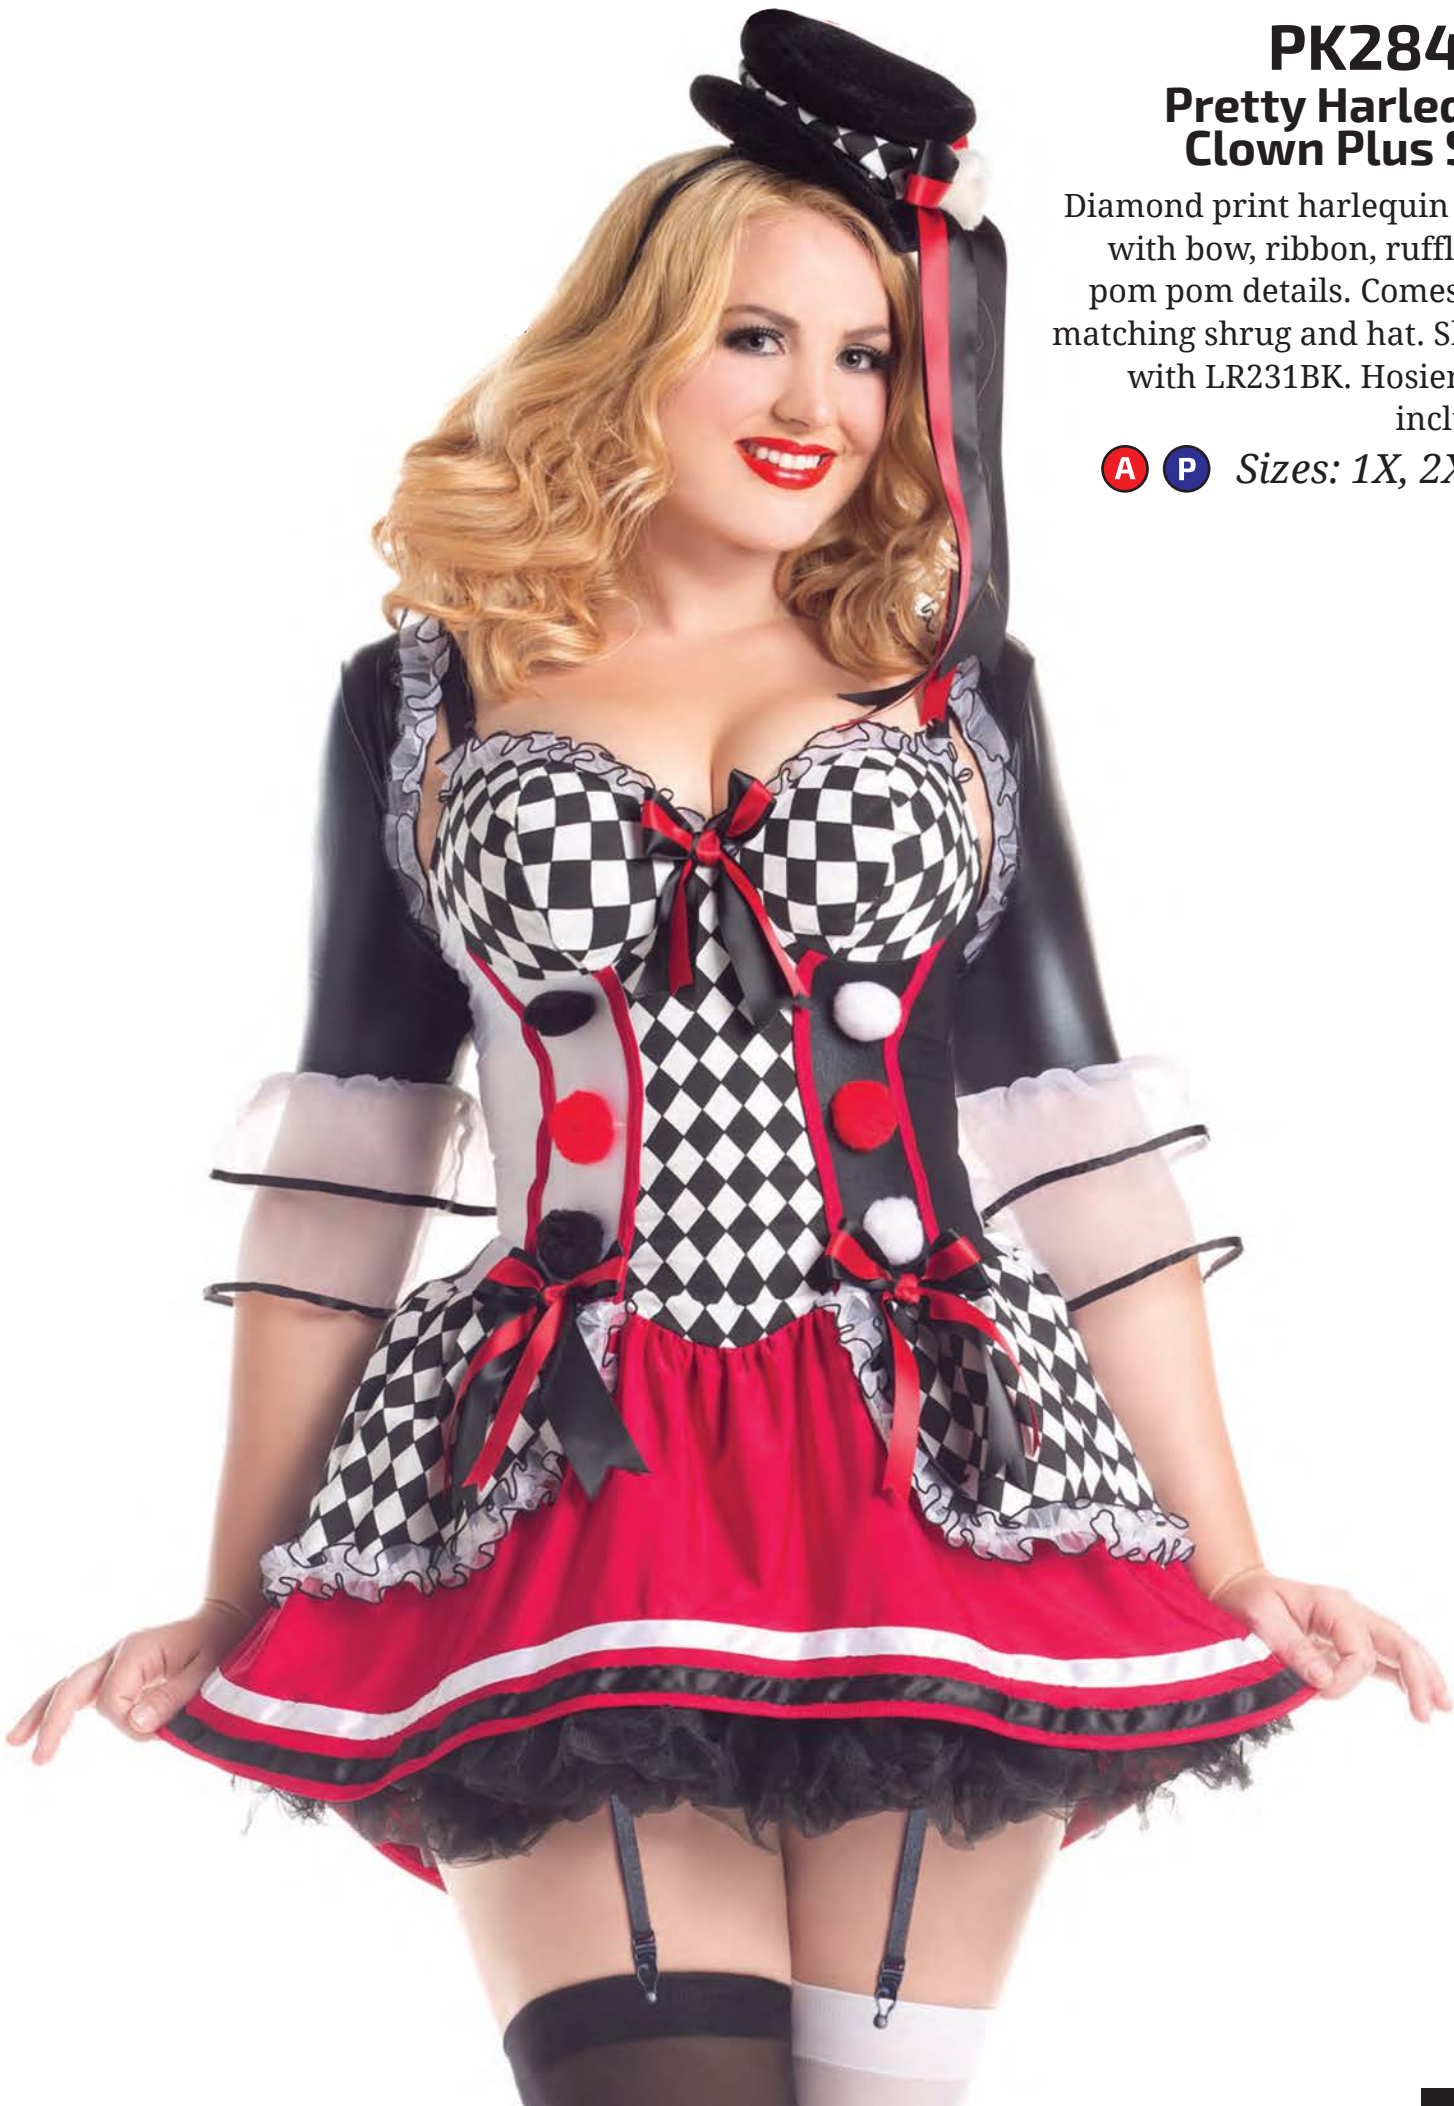

Sizes: 1X, 2X, 3X **A** **P**

PK284XL Pretty Harlequin Clown Plus Size

Diamond print harlequin dress with bow, ribbon, ruffle and pom pom details. Comes with matching shrug and hat. Shown with LR231BK. Hosiery not included.