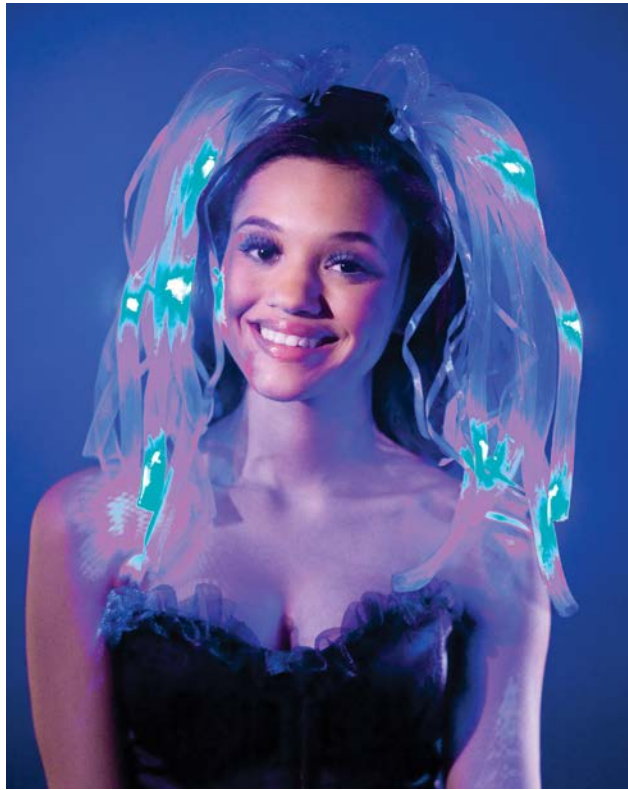

RW1508LUGN
Light Up Earrings Green

WG560PB 
Blue and Pink Noodle Headband

WG560G 
Green Noodle Headband

WG560JL

**Red,White and Blue
Noodle Headband**

WG560BL
Blue Noodle
Headband

WG560PR
Purple Noodle
Headband